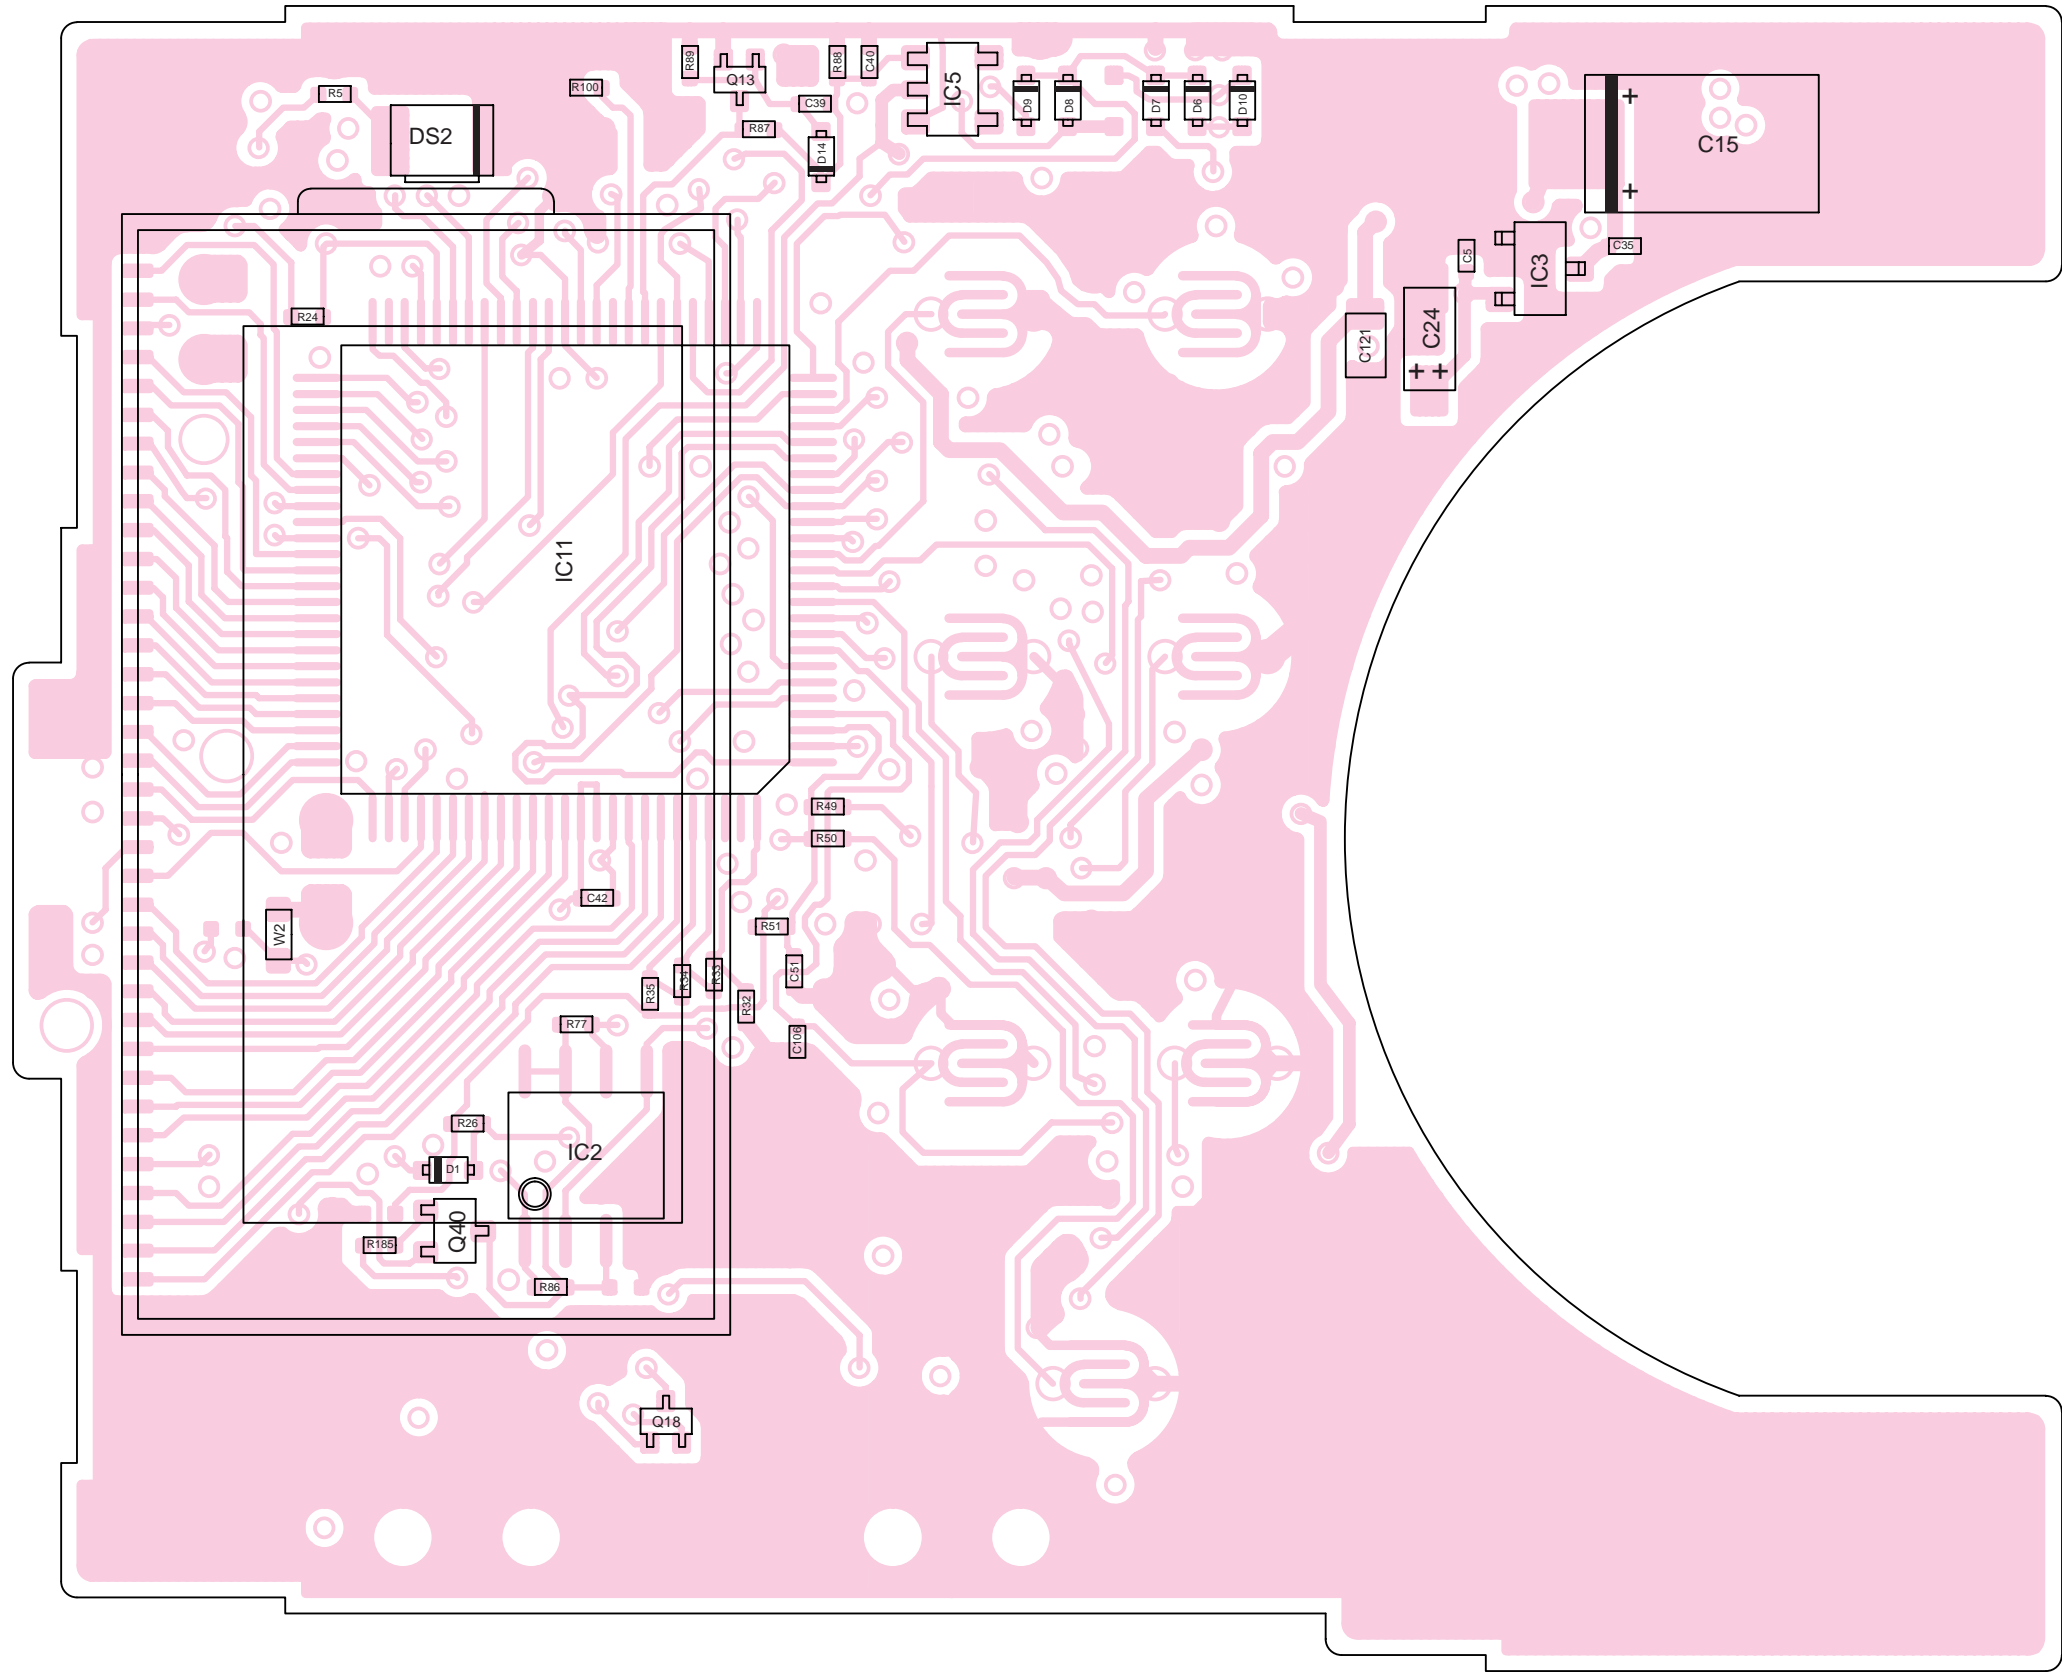

9 - 1 LOGIC UNIT
• TOP VIEW

• BOTTOM VIEW

J1
to RF unit J1

21	WFM	AM	20
	AMS	GND	
	R3V	SDET	
	FSET	RSSI	
	+3V	WFMS	
	GND	GND	
	PSTB	GC	
	PCK_IS	300MC	
	PDAUL	800MC	
	VP	GND	
	+3S	GND	
	GND	UHFC	
	B1	VHFC	
	HFC	TRAC	
	SHIFT	B3	
	ATT	B2	
	DBL1	GND	
	DBL2		
	GND	BATRY	
40	GND	BATRY	1

9 - 2 RF UNIT
• TOP VIEW

J1
to RF unit J1

20	AM	WFM	21
	GND	AMS	
	SDET	R3V	
	RSSI	FSET	
	WFMS	+3V	
	GND	GND	
	GC	PSTB	
	300MC	PCK_IS	
	800MC	PDAUL	
	GND	VP	
	GND	+3S	
	UHFC	GND	
	VHFC	B1	
	TRAC	HFC	
	B3	SHIFT	
	B2	ATT	
	GND	DBL1	
	GND	DBL2	
1	BATRY	GND	40
	BATRY	GND	