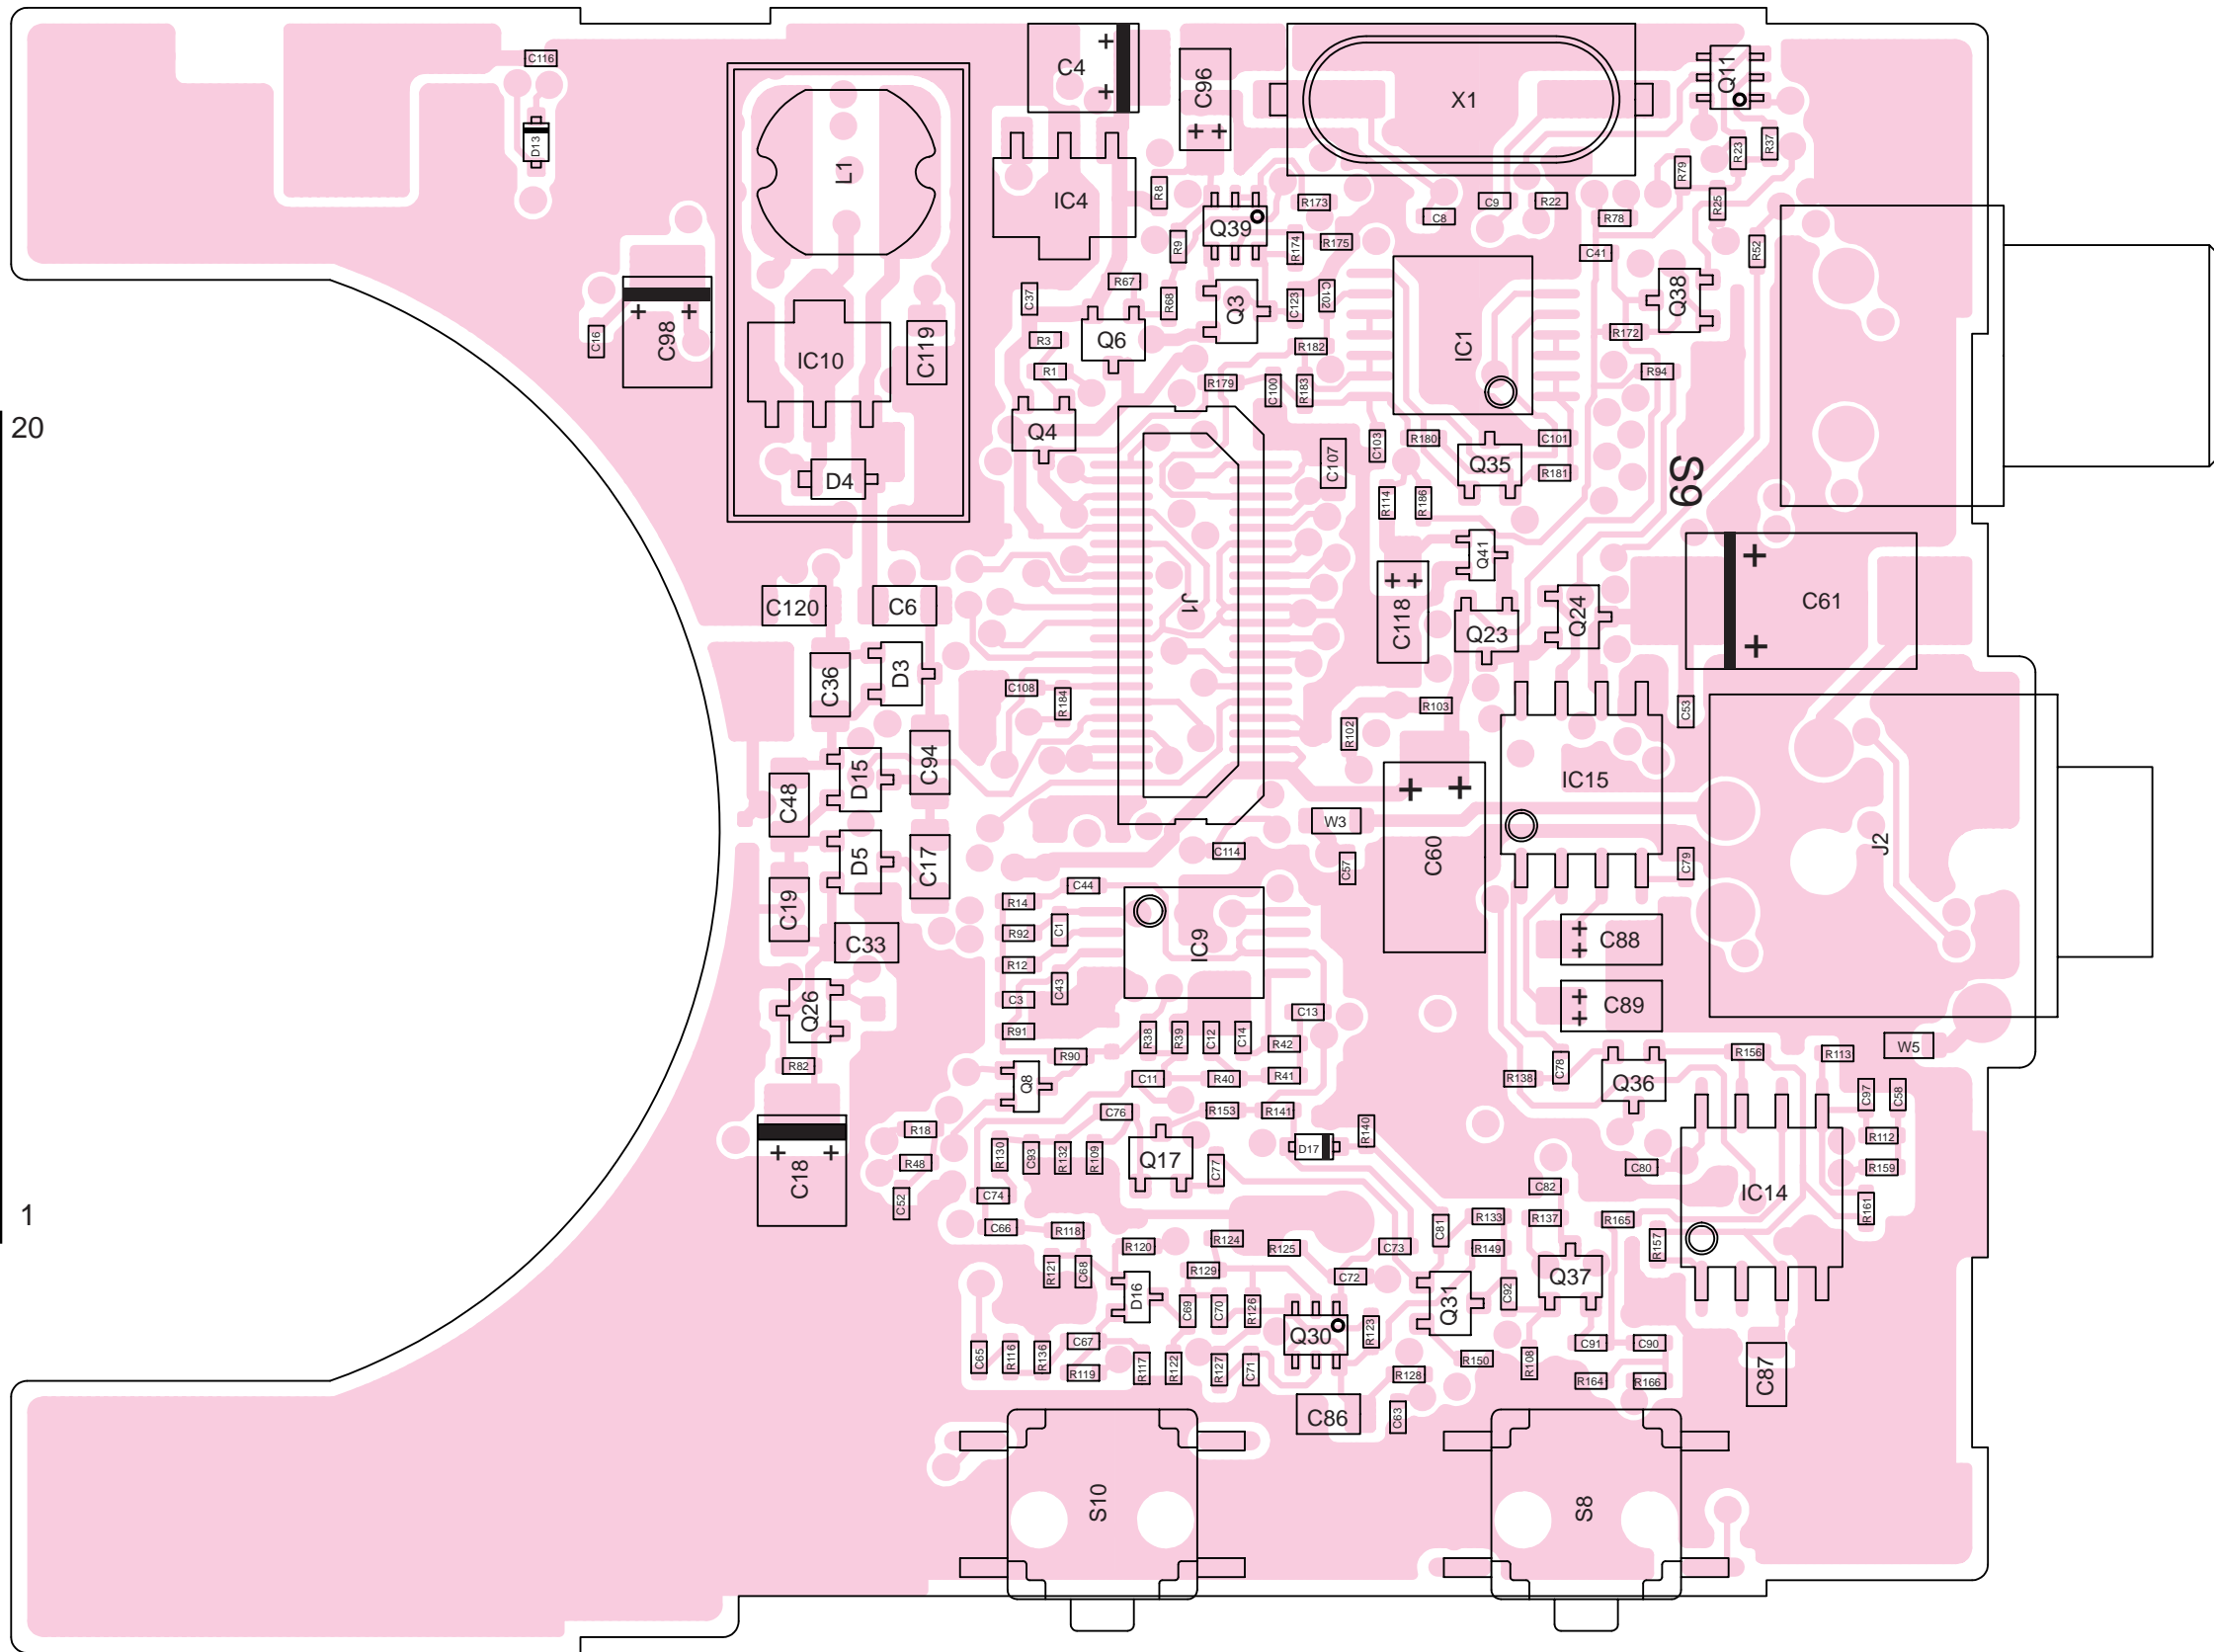

9 - 1 LOGIC UNIT
• TOP VIEW

• BOTTOM VIEW

J1
to RF unit J1

21	WFM	AM	20
	AMS	GND	
	R3V	SDET	
	FSET	RSSI	
	+3V	WFMS	
	GND	GND	
	PSTB	GC	
	PCK_IS	300MC	
	PDAUL	800MC	
	VP	GND	
	+3S	GND	
	GND	UHFC	
	B1	VHFC	
	HFC	TRAC	
	SHIFT	B3	
	ATT	B2	
	DBL1	GND	
	DBL2		
	GND	BATRY	
40	GND	BATRY	1

9 - 2 RF UNIT
• TOP VIEW

J1
to RF unit J1

20	AM	WFM	21
	GND	AMS	
	SDET	R3V	
	RSSI	FSET	
	WFMS	+3V	
	GND	GND	
	GC	PSTB	
	300MC	PCK_IS	
	800MC	PDAUL	
	GND	VP	
	GND	+3S	
	UHFC	GND	
	VHFC	B1	
	TRAC	HFC	
	B3	SHIFT	
	B2	ATT	
	GND	DBL1	
	GND	DBL2	
1	BATRY	GND	40
	BATRY	GND	